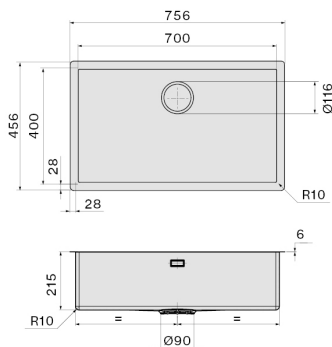

Cut-out size / Topmount

Cut-out size / Undermount